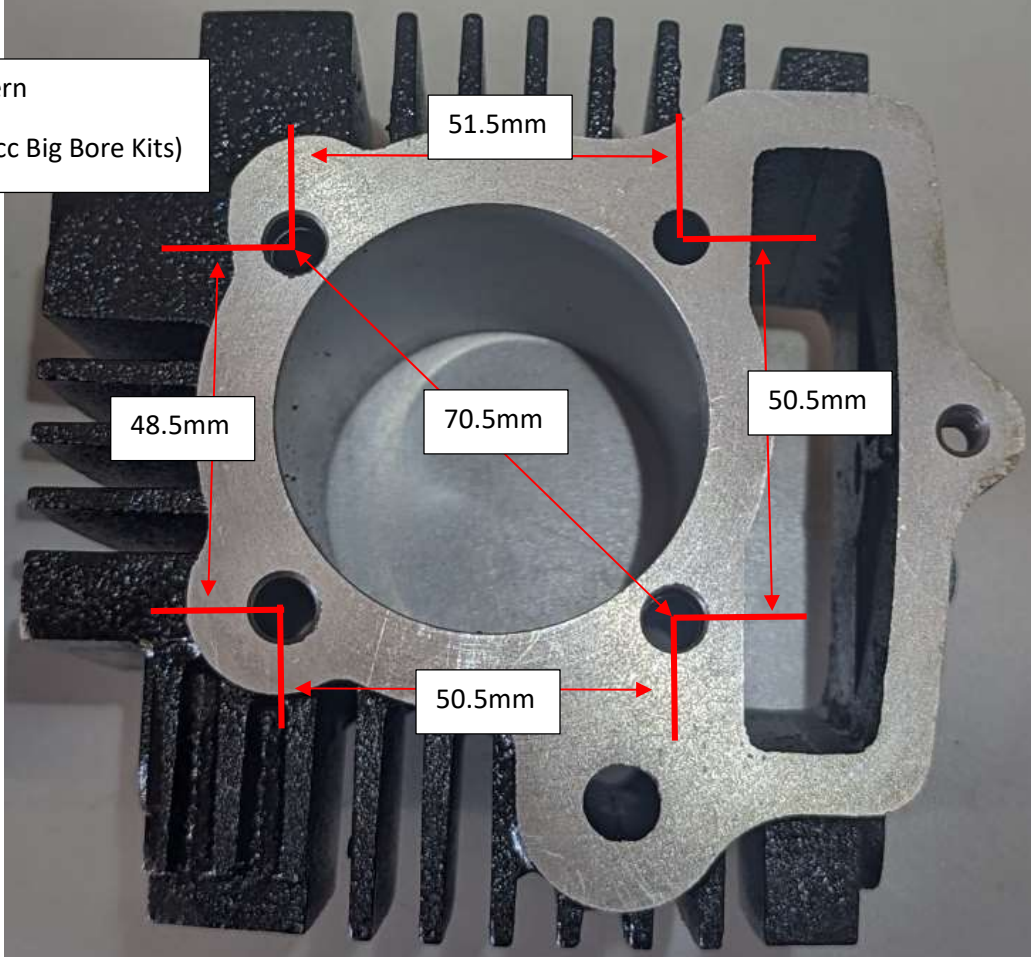

TBW1608 Bolt Pattern

(Correct For TB 138cc Big Bore Kits)

Similar Lifan 125 - **Not compatible** with TBW1608 or TBparts 138cc big bore kits